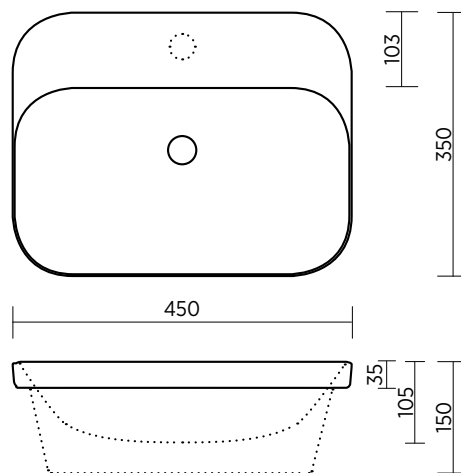

PACTO 450 BASIN

Inset above counter basin

Pacto basins are elegant yet relaxed with flowing lines and curves.

ORDER CODE	191082	1 taphole
	191132	No taphole
TAPHOLE	0 or 1 taphole	
WASTE	Suits 32 mm waste (not supplied).	
OVERFLOW	Integrated overflow.	
MATERIAL	Vitreous china.	
FINISH	Gloss.	
COLOUR	White.	
FIXING	Always use the actual basin to verify cutout. Use silicone sealant. Do not use epoxy type adhesives.	

Basin has integrated overflow

SEIMA

bathroom | kitchen | laundry

seima.com.au

Please note

- All measurements are in millimetres.
- Dimensions are nominal and subject to normal ceramic manufacturing variations of ± 5 mm.
- Fixing: Use silicone sealant. DO NOT USE EPOXY TYPE ADHESIVES.
- Always use the actual basin to verify cutout.
- Specifications may vary without notice as part of our continuous improvement practices.
- Clean with a damp cloth. Do not use abrasive cleaners, liquids or pastes.